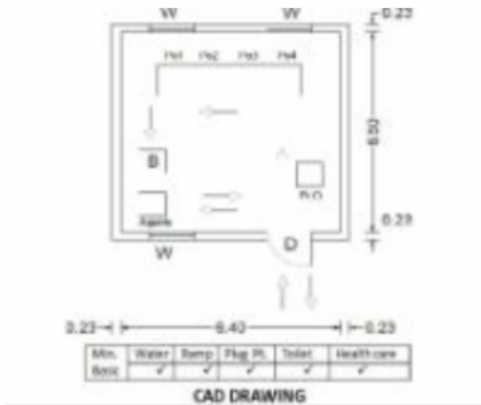

Nazri Naksha

Google Map View

Polling Station Building Front View

Polling Station Front View

Cad View

Key MAP View