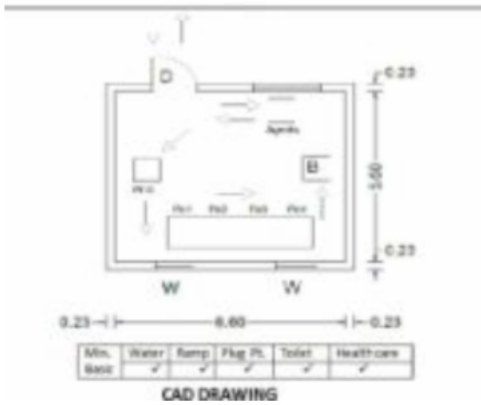

Nazri Naksha

Google Map View

Cad View