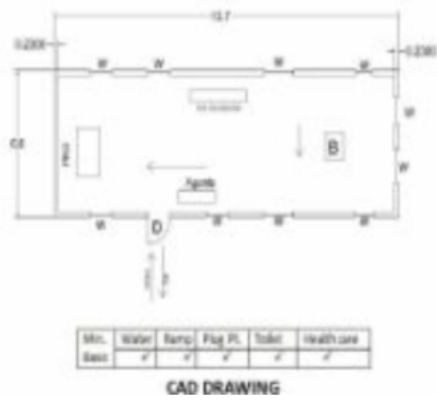

Nazri Naksha

Google Map View

Polling Station Building Front View

Polling Station Front View

Cad View

Key MAP View