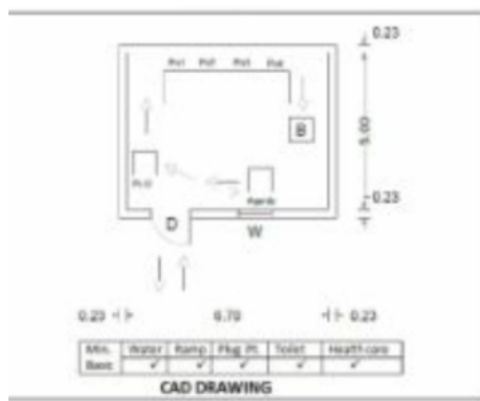

Nazri Naksha

Google Map View

Polling Station Building Front View

Polling Station Front View

Cad View

Key MAP View