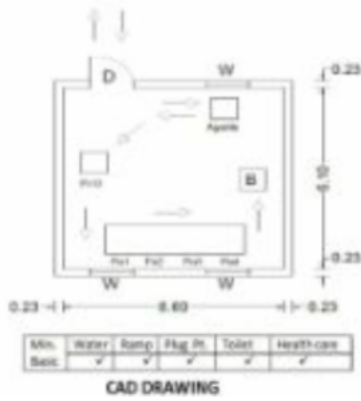

Nazri Naksha

Google Map View

Cad View