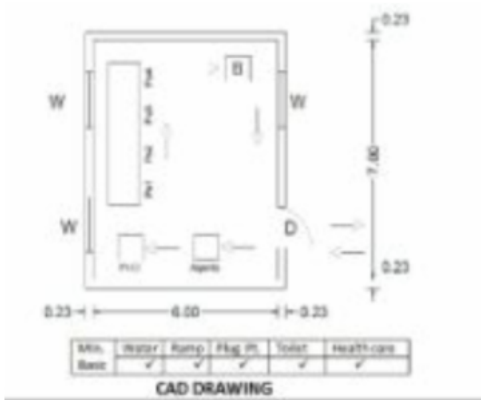

Nazri Naksha

Google Map View

Cad View