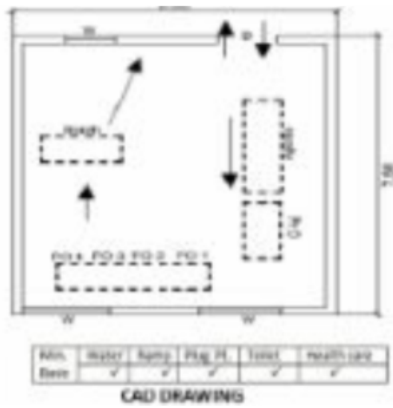

Nazri Naksha

Google Map View

Polling Station Building Front View

Polling Station Front View

Cad View

Key MAP View