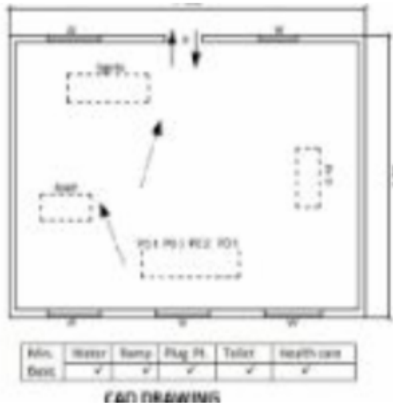

Nazri Naksha

Google Map View

Cad View