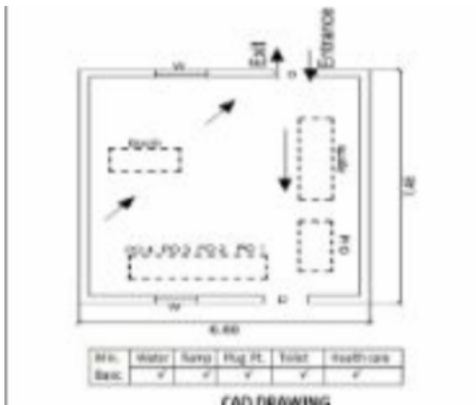

Nazri Naksha

Google Map View

Cad View