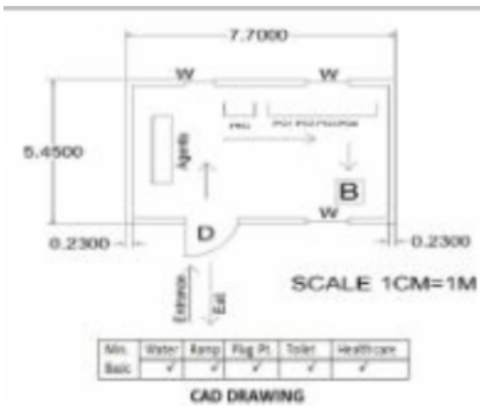

Nazri Naksha

Google Map View

Cad View