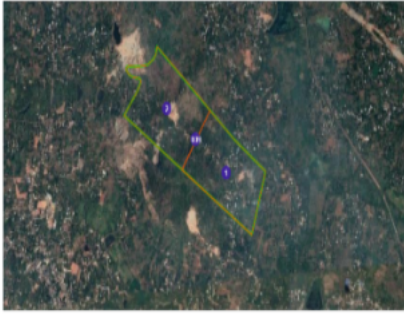

Nazri Naksha

Google Map View