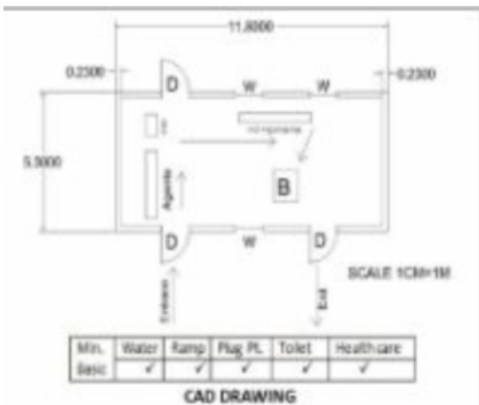

Nazri Naksha

Google Map View

Cad View