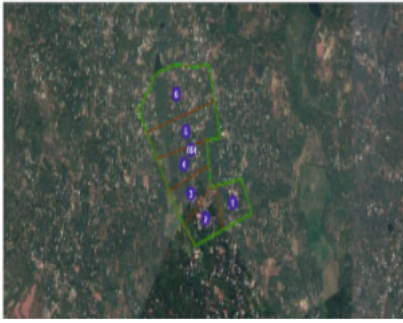

Nazri Naksha

Google Map View