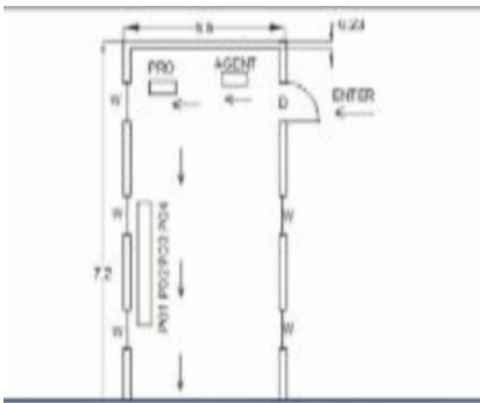

Nazri Naksha

Google Map View

Polling Station Building Front View

Polling Station Front View

Cad View

Key MAP View