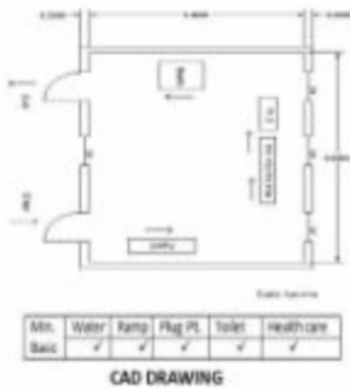

Nazri Naksha

Google Map View

Polling Station Building Front View

Polling Station Front View

Cad View

Key MAP View