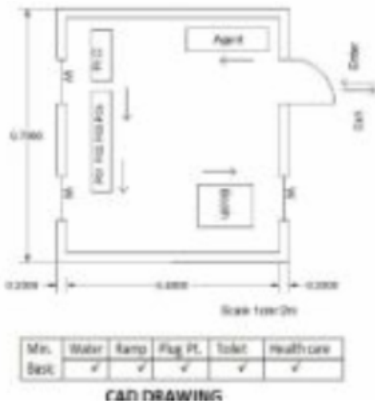

Nazri Naksha

Google Map View

Polling Station Building Front View

Polling Station Front View

Cad View

Key MAP View