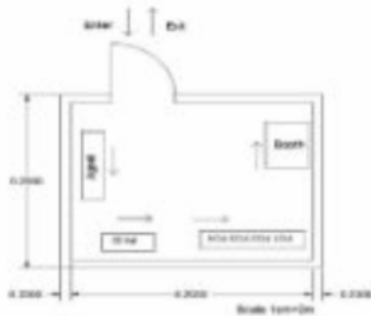

Nazri Naksha

Google Map View

Polling Station Building Front View

Polling Station Front View

Cad View

Item	Water	Ramp	Plug PL	Toilet	Health care
Basic	✓	✓	✓	✓	✓

CAD DRAWING

Key MAP View