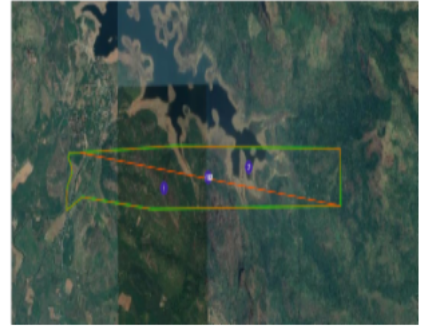

Nazri Naksha

Google Map View