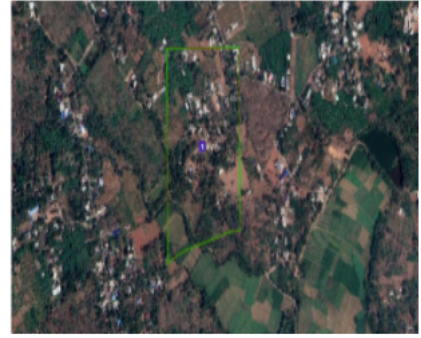

Nazri Naksha

Google Map View