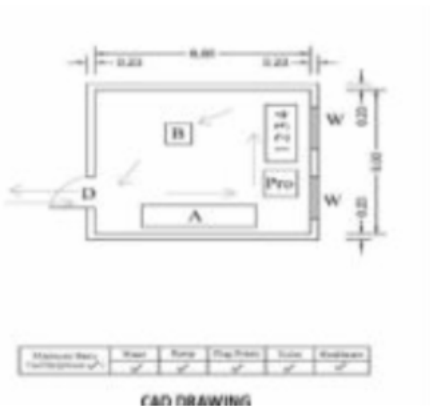

Nazri Naksha

Google Map View

Polling Station Building Front View

Polling Station Front View

Cad View

Key MAP View