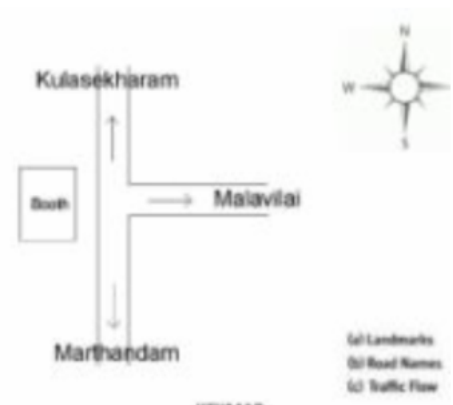

CAD DRAWING

Key MAP View