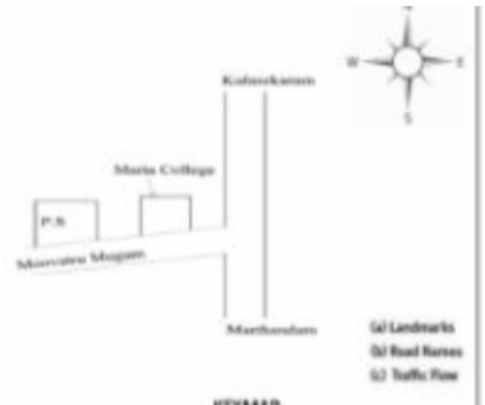

Nazri Naksha

Google Map View

Polling Station Building Front View

Polling Station Front View

Cad View

Key MAP View

Min. Basin	Water	Ramp	Plug PL	Toilet	Health care
✓	✓	✓	✓	✓	✓

CAD DRAWING