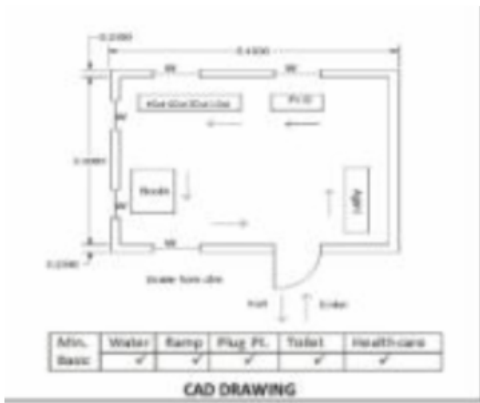

Nazri Naksha

Google Map View

Cad View