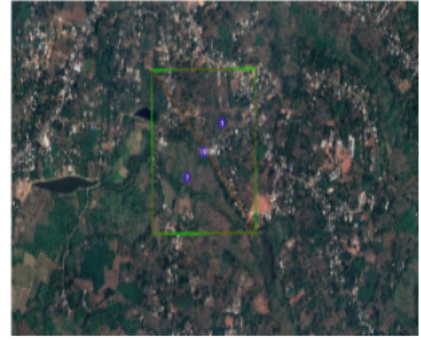

Nazri Naksha

Google Map View