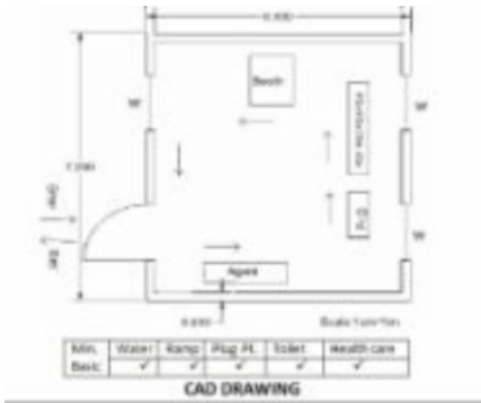

Nazri Naksha

Google Map View

Cad View