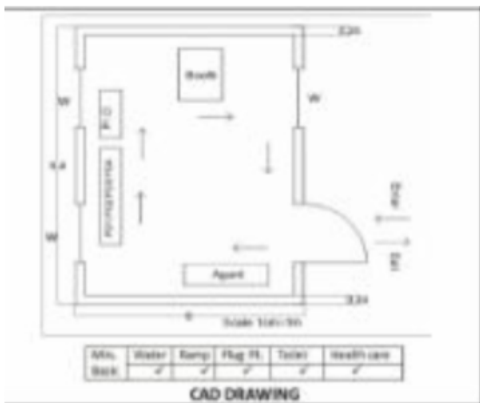

Nazri Naksha

Google Map View

Polling Station Building Front View

Polling Station Front View

Cad View

Key MAP View