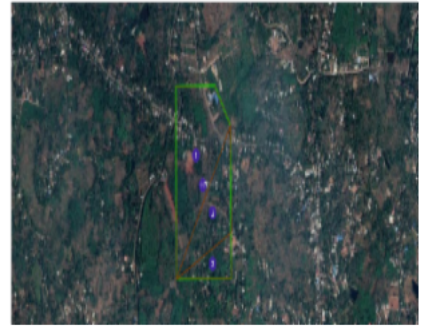

Nazri Naksha

Google Map View