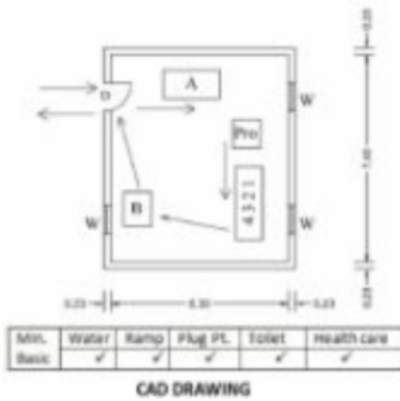

Nazri Naksha

Google Map View

Polling Station Building Front View

Polling Station Front View

Cad View

Key MAP View