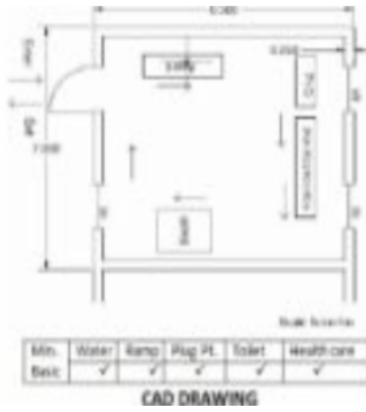

Nazri Naksha

Google Map View

Cad View