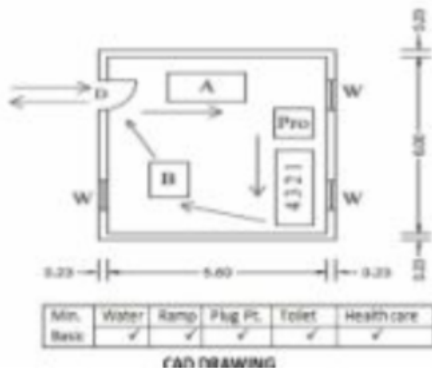

Nazri Naksha

Google Map View