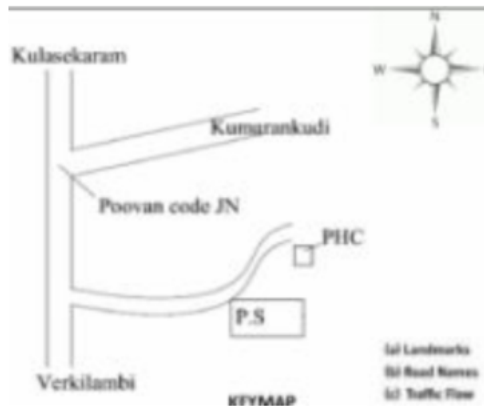

Nazri Naksha

Google Map View

Polling Station Building Front View

Polling Station Front View

Cad View

Key MAP View