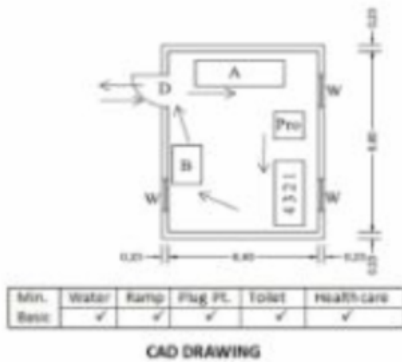

Nazri Naksha

Google Map View

Polling Station Building Front View

Polling Station Front View

Cad View

Key MAP View