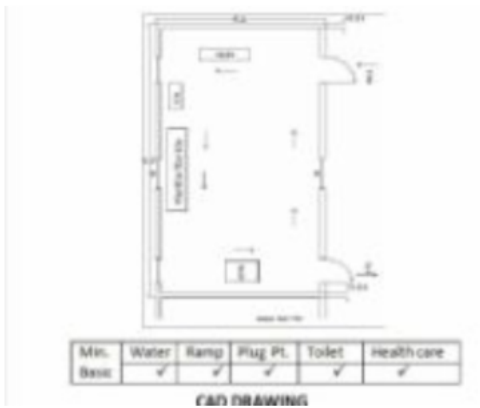

Nazri Naksha

Google Map View

Polling Station Building Front View

Polling Station Front View

Cad View

Key MAP View