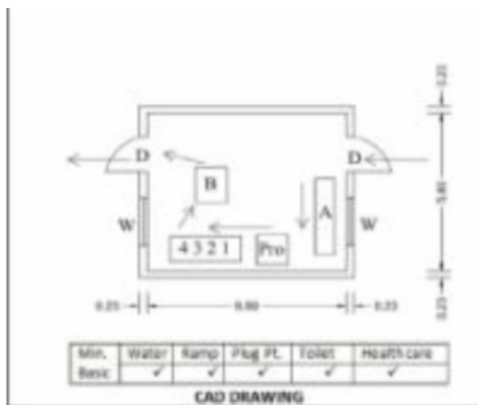

Nazri Naksha

Google Map View

Cad View