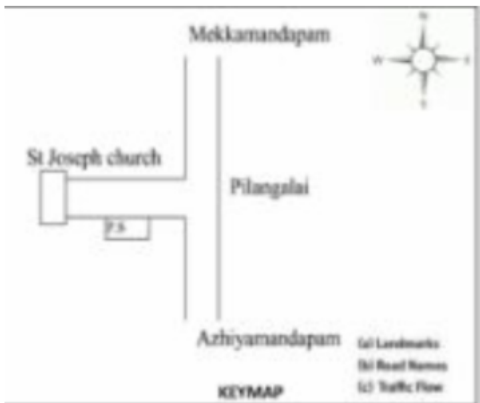

Nazri Naksha

Google Map View

Polling Station Building Front View

Polling Station Front View

Cad View

Key MAP View