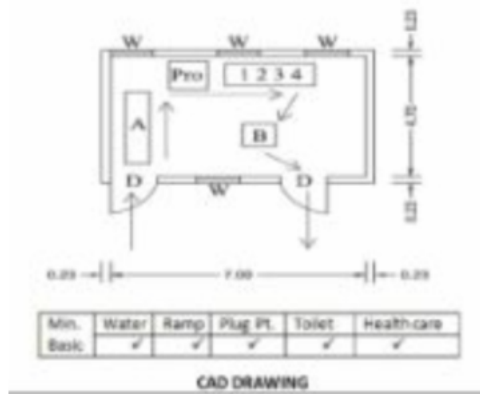

Nazri Naksha

Google Map View

Cad View