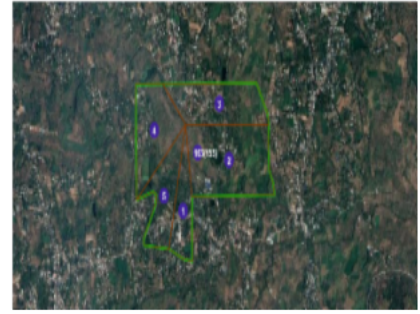

Nazri Naksha

Google Map View