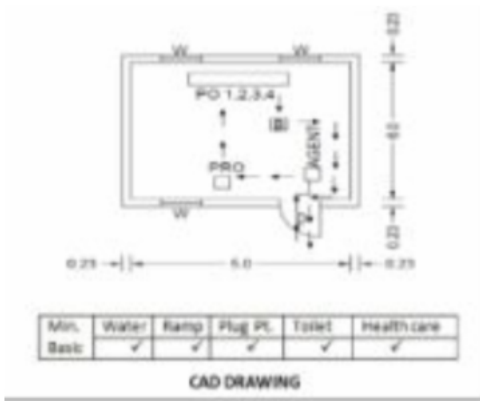

Nazri Naksha

Google Map View

Polling Station Building Front View

Polling Station Front View

Cad View

Key MAP View