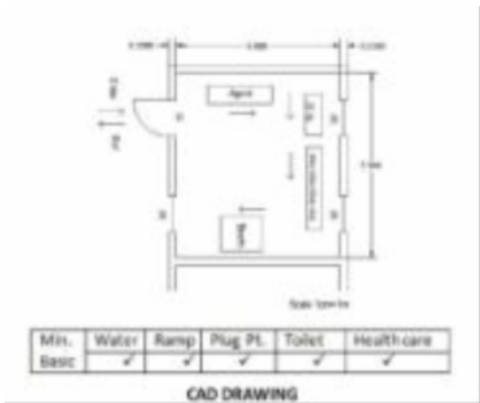

Nazri Naksha

Google Map View

Polling Station Building Front View

Polling Station Front View

Cad View

Key MAP View