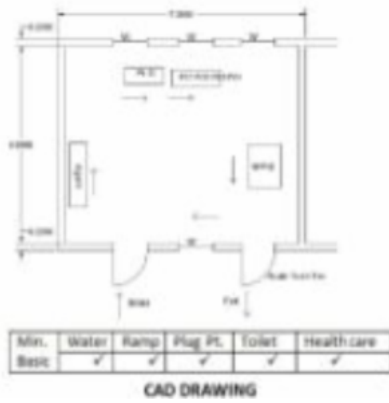

Nazri Naksha

Google Map View

Polling Station Building Front View

Polling Station Front View

Cad View

Key MAP View