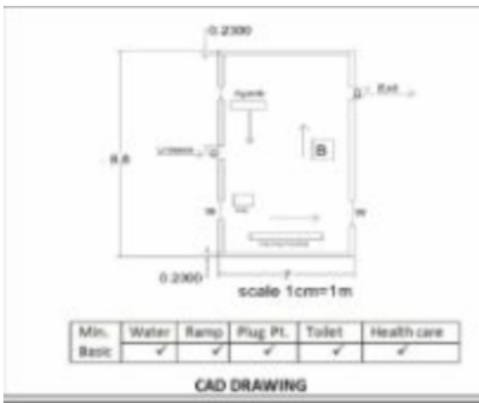

Nazri Naksha

Google Map View

Polling Station Building Front View

Polling Station Front View

Cad View

Key MAP View