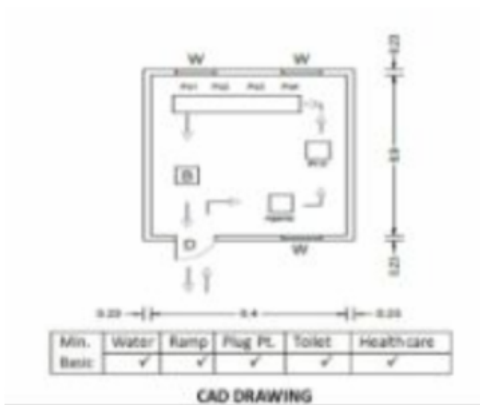

Nazri Naksha

Google Map View

Polling Station Building Front View

Polling Station Front View

Cad View

Key MAP View