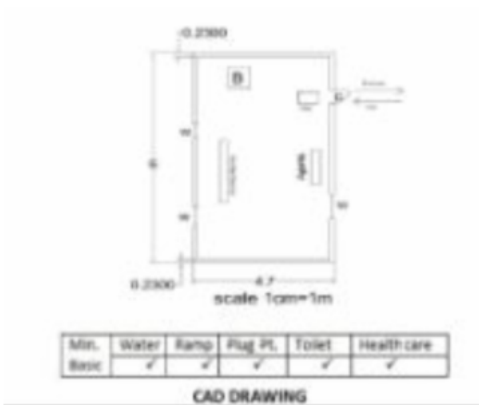

Nazri Naksha

Google Map View

Cad View