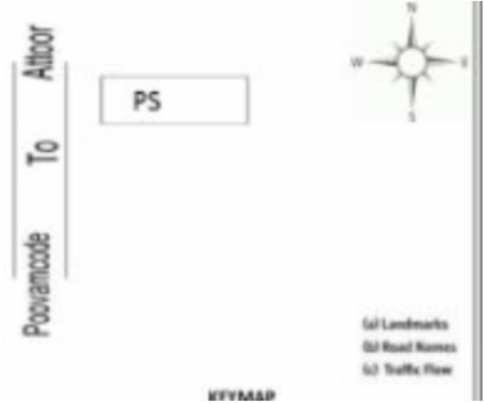

Google Map View

Polling Station Building Front View

Polling Station Front View

Cad View

Key MAP View

Min. Basic	Water	Ramp	Plug Pt.	Toilet	Healthcare
✓	✓	✓	✓	✓	✓

CAD DRAWING

KEYMAP