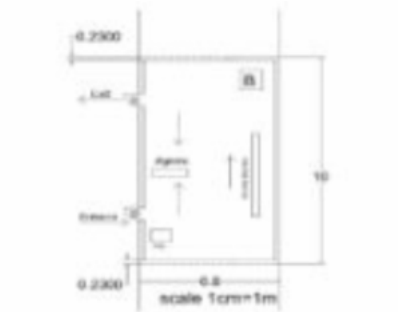

Google Map View

Polling Station Building Front View

Polling Station Front View

Cad View

Key MAP View

Min. Basic	Water	Ramp	Plug Pt.	Toilet	Healthcare
✓	✓	✓	✓	✓	✓

CAD DRAWING

KEYMAP