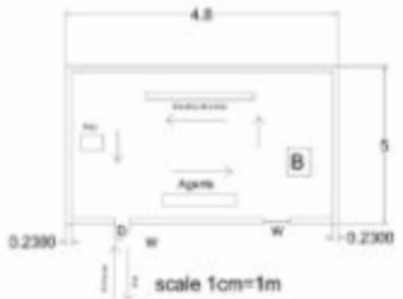

Cad View

Key MAP View

Min. Basic	Water	Ramp	Plug Pt.	Toilet	Health care
✓	✓	✓	✓	✓	✓

CAD DRAWING