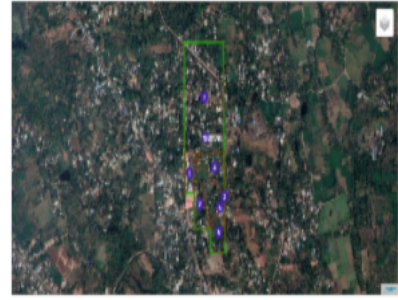

Nazri Naksha

Google Map View