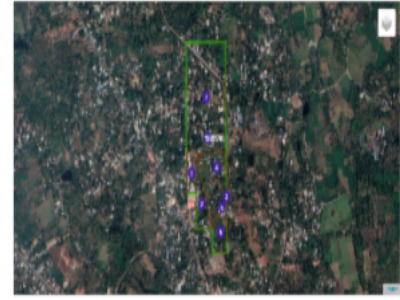

Nazri Naksha

Google Map View