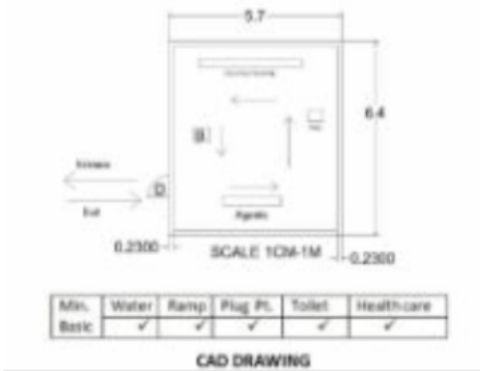

Nazri Naksha

Google Map View