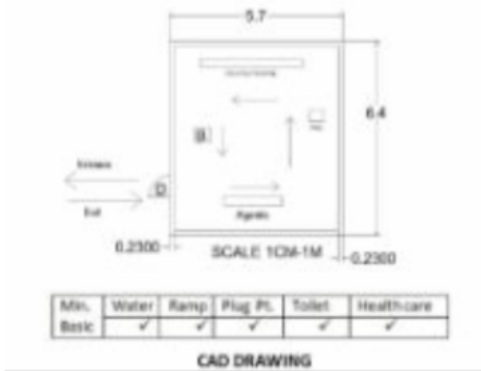

Nazri Naksha

Google Map View