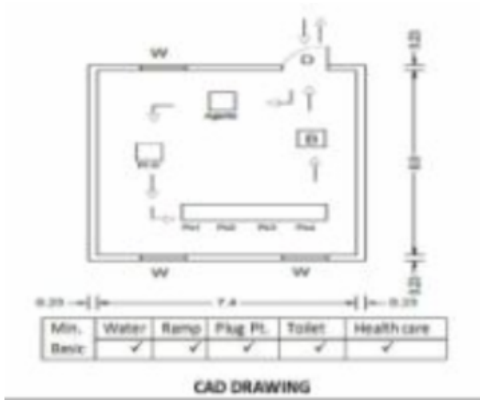

Nazri Naksha

Google Map View

Cad View